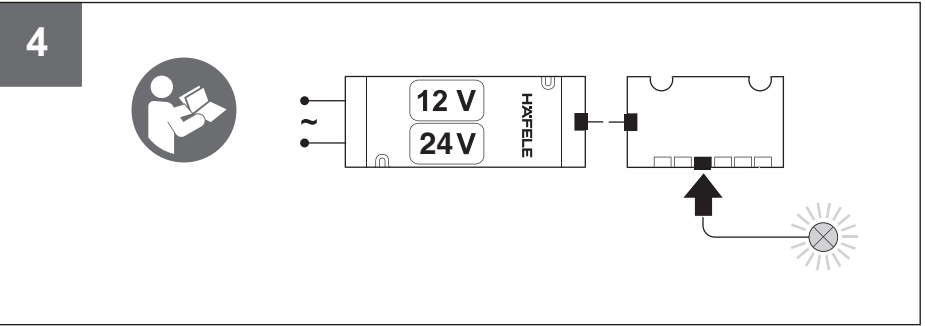

732_28-366

4