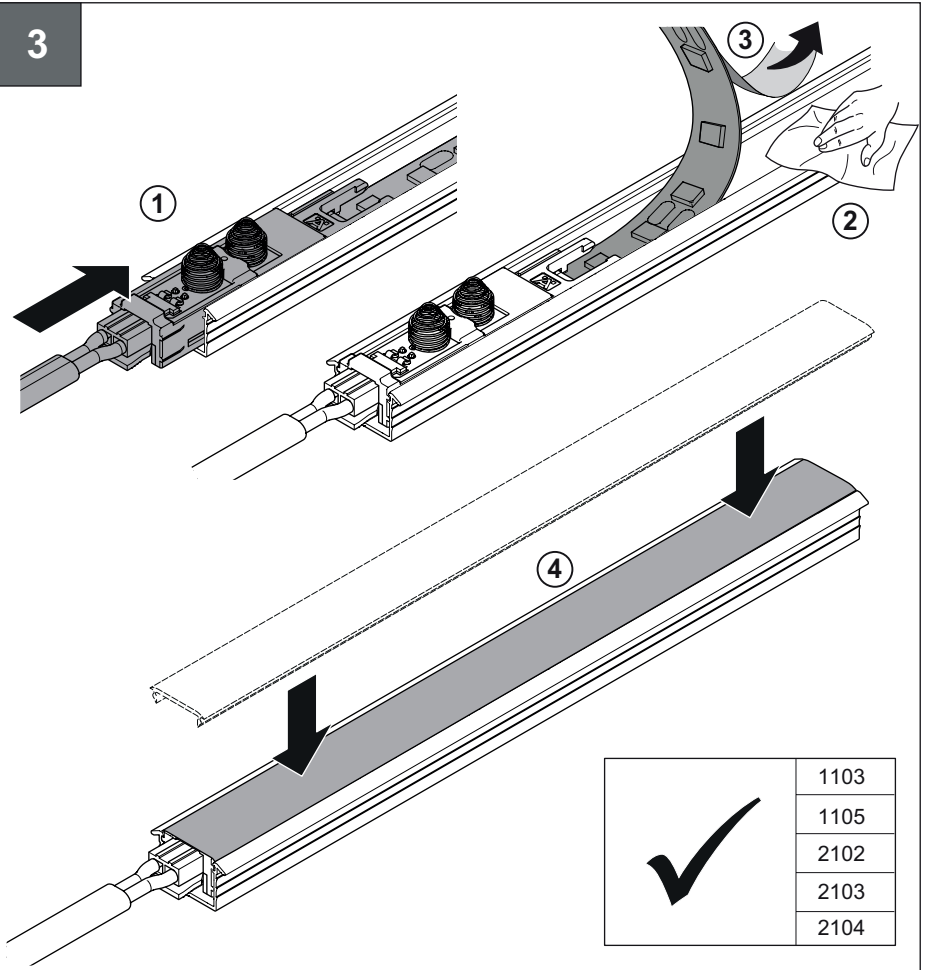

3

732_28-366

4

HDE 04_05.2020