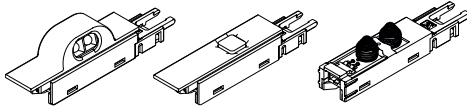

Inline-switch

833.89.280	833.89.290
833.89.281	833.89.291
833.89.282	822.89.292
833.89.283	833.89.293
833.89.284	833.89.294

			W	T_A	
833.89.282 833.89.283 833.89.284			0 – 3000	0 W – 60 W	
833.89.281					
833.89.280			0 – 200		
833.89.292 833.89.293 833.89.294			0 – 3000	0 W – 120 W	-20°C – +45°C -4°F – +113°F
833.89.291					
833.89.290			0 – 200		