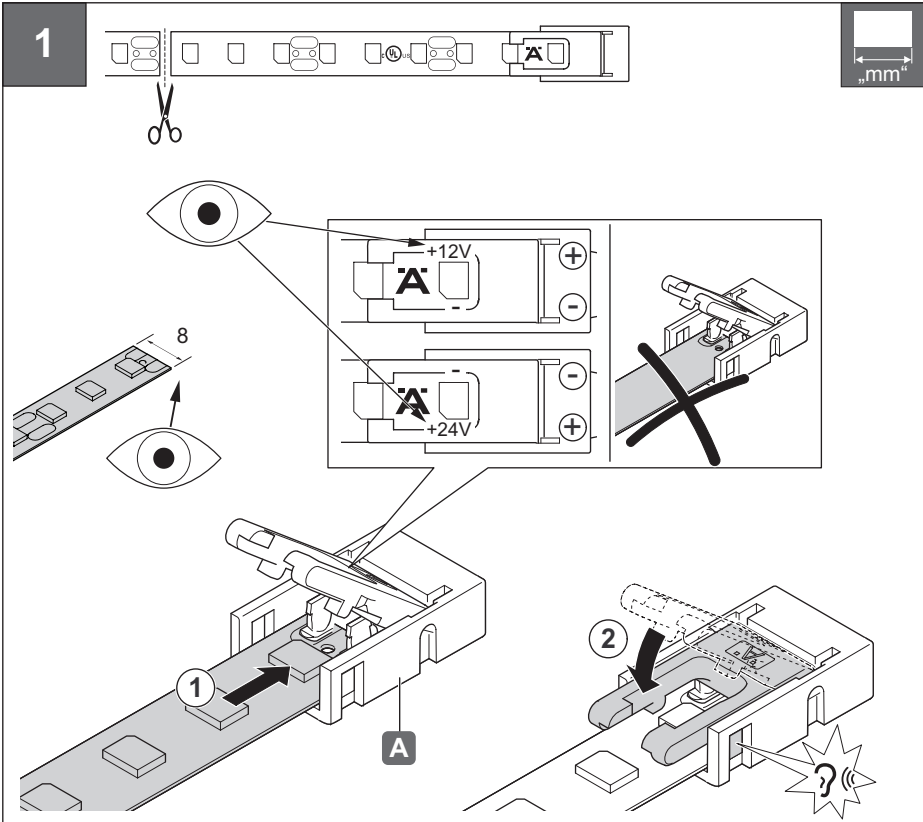

Inline-switch

833.89.280	833.89.290
833.89.281	833.89.291
833.89.282	822.89.292
833.89.283	833.89.293
833.89.284	833.89.294

			W	T_A	
833.89.282 833.89.283 833.89.284			0 – 3000	0 W – 60 W	
833.89.281					
833.89.280			0 – 200		
833.89.292 833.89.293 833.89.294			0 – 3000	0 W – 120 W	-20°C – +45°C -4°F – +113°F
833.89.291					
833.89.290			0 – 200		

732.28.366

	12 V	833.89.281		12 V	833.89.282		1min	
	24 V	833.89.291		833.89.283		3min		
				833.89.284		5min		
	24 V			833.89.292		1min		
				833.89.293		3min		
				833.89.294		5min		

12 V	833.89.280	
24 V	833.89.290	

+	12 V	833.95.831	1000			100 - 240 V~	
		833.95.830	2000				
	24 V	833.95.836	1000				
		833.95.835	2000				

HDE 04.05.2020

732.28.366