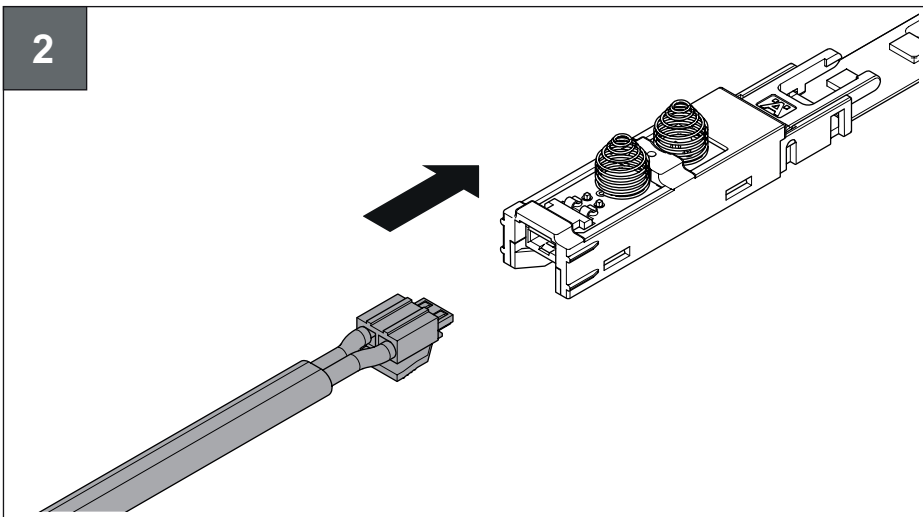

HDE 04.05.2020