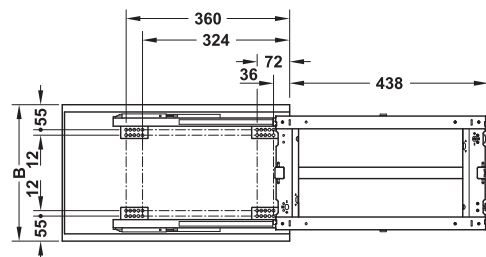

Kesseböhmer Dispensa Junior III Base unit pull out

Full extension with self closing and soft closing mechanisms

Pull out frame with front brackets

- > Material: Steel
- > Finish: Powder coated
- > Load bearing capacity: 40 kg
- > Version: Height adjustable, front rails and front brackets are clipped into the hanging frame at intervals
- > Installation: For screw fixing to base panel
- > For internal cabinet height: ≥ 615 mm
- > For internal cabinet depth: ≥ 480 mm
- > Internal cabinet width: Cabinet width - 40 mm

Note

Push catch type 2 (yellow) is suitable for applications without handles.

Supplied with

- 1 pull out frame
- 1 set of runners with integrated soft closing mechanism
- 1 set of front brackets
- 1 set of installation instructions

For cabinet width mm	Anthracite	White aluminium, RAL 9006
300	545.70.432	545.67.252
400	545.70.433	545.67.253
450	545.70.434	545.67.254
500	545.67.455	545.67.255
600	545.67.456	545.67.256

Packing: 1 set